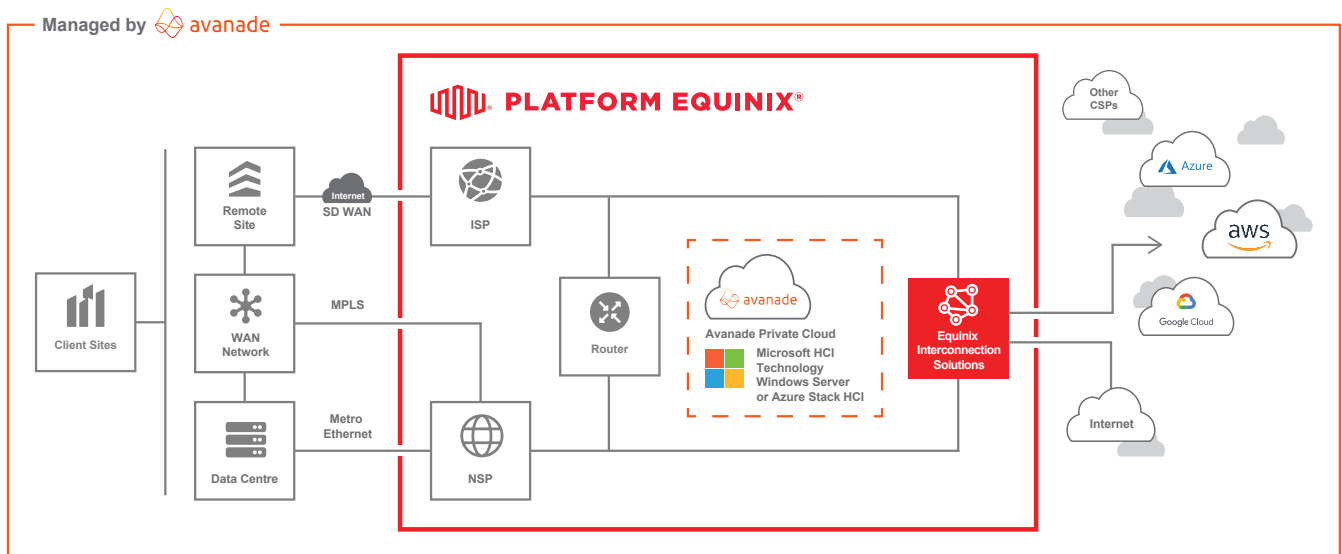

Platform Equinix

The leading global digital enablement platform for interconnecting your business, Platform Equinix lets you reach everywhere, interconnect everyone and integrate everything. You can quickly place your solutions within the richest digital ecosystems for game-changing advantages in speed, performance and scalability.

About Avanade

Avanade is the leading provider of innovative digital, cloud and advisory services, industry solutions and design-led experiences across the Microsoft ecosystem. Every day, our 60,000 professionals in 26 countries make a genuine human impact for our clients, their employees and their customers. Avanade was founded in 2000 by Accenture LLP and Microsoft Corporation. Learn more at www.avanade.com.

About Equinix

Equinix is the world’s digital infrastructure company. Digital leaders harness our trusted platform to bring together and interconnect the foundational infrastructure that powers their success. We enable our customers to access all the right places, partners and possibilities they need to accelerate advantage. With Equinix, they can scale with agility, speed the launch of digital services, deliver world-class experiences and multiply their value.

Ready to get started?

For more information on partnering with Avanade and Equinix to ignite your hybrid cloud journey, contact info.pcaas@avanade.com